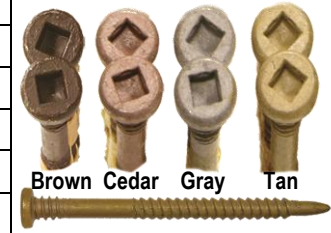

20/22° BNS Plastic Strip

PPG1500™ Coated with Color Combo Head

Part Number	Length	Diameter	Head	Color	#/Case	Cases/Skid
PTHDNS214CSQB	2¼"	.120	#2 SQ	Brown	1,000	100
PTHDNS214CSQC	2¼"	.120	#2 SQ	Cedar	1,000	100
PTHDNS214CSQG	2¼"	.120	#2 SQ	Gray	1,000	100
PTHDNS214CSQT	2¼"	.120	#2 SQ	Tan	1,000	100
PTHDNS212CSQ	2½"	.120	#2 SQ	Brown	1,000	100

For use with ACQ treated lumber and all types of wood decking. Special order colors available on request.

PPG1500™ Flat Head - Dark Gray

Part Number	Length	Diameter	Head	#/Case	Cases/Skid
PTHDNS134113PH	1¾"	.113	#2 PH	1,000	100
PTHDNS200113PH	2"	.113	#2 PH	1,000	100
PTHDNS212113PH	2½" ★	.113	#2 PH	1,000	100
PTHDNS212113SQ	2½" ★	.113	#2 SQ	1,000	100
PTHDNS300113PH	3" ★	.113	#2 PH	1,000	100
PTHDNS300113SQ	3" ★	.113	#2 SQ	1,000	100

For use with all types of wood decking, ACQ treated lumber, and all other treated lumber. ★ IAPMO #0133

PT2000®, PPG1500™, or Stainless Steel Combo Trim Head

Part Number	Length	Diameter	Head	Color	#/Case	Cases/Skid
PTHDNS214113TH	2¼"	.113	T-15	PT2000®	1,000	100
PTHDNS214113THB	2¼"	.113	T-15	Brown	1,000	100
PTHDNS214113THC	2¼"	.113	T-15	Cedar	1,000	100
PTHDNS214113THG	2¼"	.113	T-15	Gray	1,000	100
PTHDNS214113THT	2¼"	.113	T-15	Tan	1,000	100
PTHDNS300113TH	3"	.113	T-15	Gray	1,000	100
SSHDNS300120TH	3"	.120	T-15	305 SS	1,000	100

305 Stainless Steel Robertson® Square Drive Flat Head

Part Number	Length	Diameter	Head	#/Case	Cases/Skid
SSHDNS212120SQ	2½"	.120	#2 SQ	1,000	100
SSHDNS300120SQ	3"	.120	#2 SQ	1,000	100

Stainless Steel is for use near salt water or brackish water and wood decking.